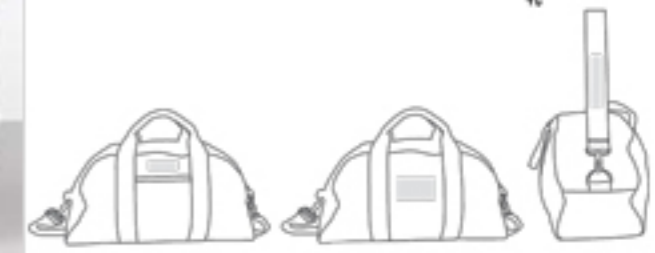

navy/
natural black/
natural tan/
brown

overnight bag

22.5" x 8.5" x 11.5"

- 20oz. canvas exterior
- canvas interior
- heavy webbing handles
- detachable adjustable shoulder strap
- heavy matte silver hardware
- interior zipper pocket
- matte silver d-ring imported

item no.	50	150	300	600
OVB001	35.95	34.95	33.95	33.25

4c

black

dopp kit

11" x 5.25" x 5"

- heavy duty, pad cloth nylon
- waterproof interior & exterior
- handle
- interior zipper compartment imported

item no.	50	150	300	600
DOB001	9.95	8.95	8.50	8.25